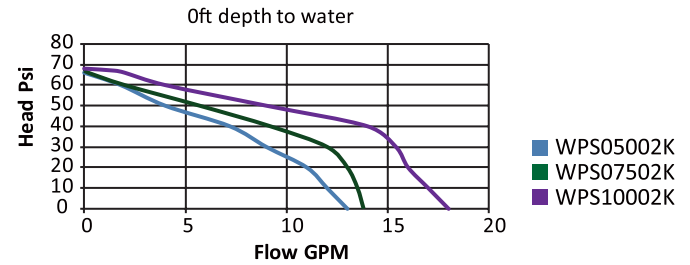

Application	
The shallow well jet pump can pump water where the water is located less than 25 feet vertically from the pump.	
Voltage	115/230
Hertz	60
Phase	Single
RPM	3450RPM
Motor type	Permanent Split Capacitor (PSC)
Insulation	Class B
Circuit requirements	20/15 AMP
Duty rating	Continuous*
Shaft seal	Mechanical seal
Motor Shaft	Stainless steel
Upper motor bearing	Ball bearing
Lower motor bearing	Ball bearing
Cooling	Fan cooled
Motor protection	Auto reset thermal overload protector
Pump Specifications	
Discharge size	1"NPT
Suction size	1"NPT
Pump Housing	Cast iron
Pump Base	Cast iron
Diffuser	reinforced thermoplastic
Impeller material	reinforced thermoplastic
Gasket	rubber
Solids handling	0"spherical
Liquid temp.range	32°-95°F
Operation	automatic
Fasteners	Steel
Automatic Switch Specifications	
Type	Pressure Switch
Switch on point	30PSI
Switch off point	50PSI
Material	Reinforced Thermoplastic

Performance

Performance at 40 PSI Discharge Pressure									
Model	HP	Amps	Depth to water	0'	5'	10'	15'	20'	25'
WPS05002K	1/2	7/3.5A	GPM	7	6.5	6.0	5.5	5.0	4.5
			GPH	432	390	360	330	300	270
WPS07502K	3/4	8/4A	GPM	9.2	9	8.1	7.4	6.8	5.8
			GPH	552	540	486	444	408	348
WPS10002K	1	11.8 / 5.9	GPM	14	12.6	12	10.5	9.2	7
			GPH	840	756	720	630	552	420