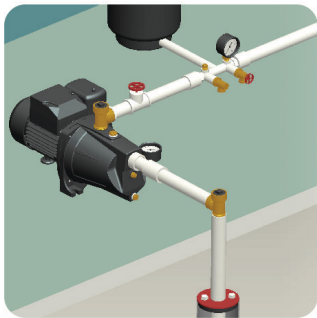

Cast Iron, Lead Free Shallow Well Jet Pumps

WPS05002K	1/2 HP	7.2 GPM
WPS07502K	3/4 HP	9.2 GPM
WPS10002K	1 HP	14.0 GPM

- Rugged cast iron construction
- Shallow well application for water at depths up to 25' deep
- Heavy-duty, dual-voltage 115/230V motor, pre-set at 230V
- Self-priming after pump housing is initially filled
- 30/50 pressure switch
- Preinstalled pressure gauge

Certified Lead Free to:
NSF/ANSI/CAN 61
NSF/ANSI 372

Performance (GPM) at 40 PSI Discharge Pressure

Model No.	HP	Depth to Water						Max pressure shutoff	Voltage	Pressure switch	
		0'	5'	10'	15'	20'	25'			ON	OFF
WPS05002K	1/2	7.2	6.5	6.0	5.5	5.0	4.5	66 PSI	230/115	30	50
WPS07502K	3/4	9.2	9.0	8.1	7.4	6.8	5.8	67 PSI	230/115	30	50
WPS10002K	1	14.0	12.6	12.0	10.5	9.2	7.0	67 PSI	230/115	30	50

Application	
The shallow well jet pump can pump water where the water is located less than 25 feet vertically from the pump.	
Voltage	115/230
Hertz	60
Phase	Single
RPM	3450RPM
Motor type	Permanent Split Capacitor (PSC)
Insulation	Class B
Circuit requirements	20/15 AMP
Duty rating	Continuous*
Shaft seal	Mechanical seal
Motor Shaft	Stainless steel
Upper motor bearing	Ball bearing
Lower motor bearing	Ball bearing
Cooling	Fan cooled
Motor protection	Auto reset thermal overload protector
Pump Specifications	
Discharge size	1"NPT
Suction size	1"NPT
Pump Housing	Cast iron
Pump Base	Cast iron
Diffuser	reinforced thermoplastic
Impeller material	reinforced thermoplastic
Gasket	rubber
Solids handling	0"spherical
Liquid temp.range	32°-95°F
Operation	automatic
Fasteners	Steel
Automatic Switch Specifications	
Type	Pressure Switch
Switch on point	30PSI
Switch off point	50PSI
Material	Reinforced Thermoplastic