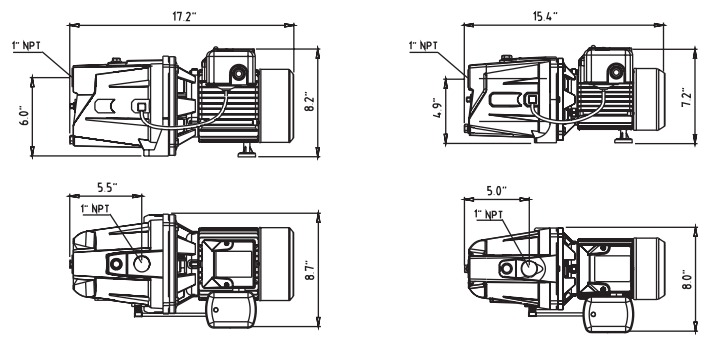

Dimensions

WPS10002K

WPS05002K
WPS07502K