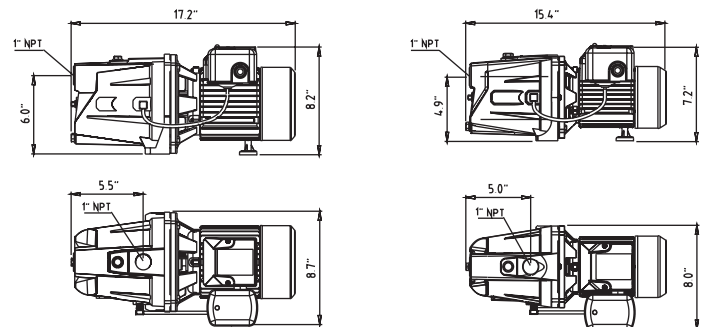

Dimensions

WPS10002K

WPS05002K
WPS07502K